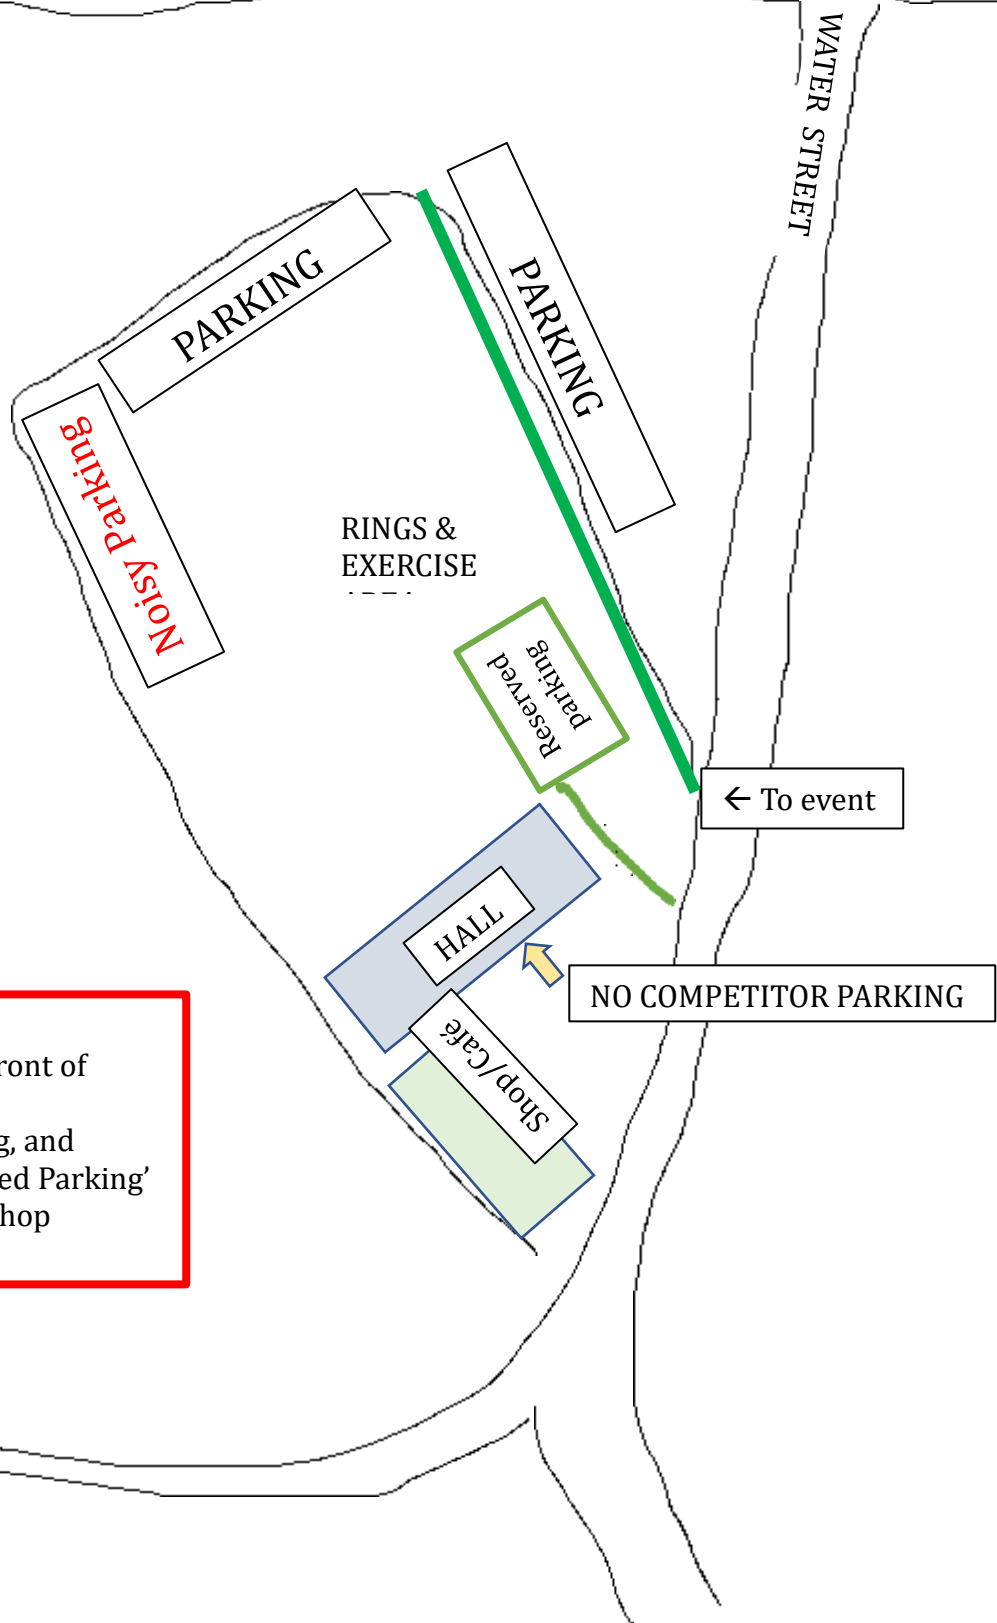

← B3168 (To Ilminster)

→ To A303 (Yeovil)

NOT TO SCALE
No parking allowed in front of Hall/Shop.
Judges, disabled parking, and Camper Vans in 'Reserved Parking' area (access via Hall / Shop carpark).

ILMINSTER LIONS - SEAVINGTON
CLASS LISTS – SUNDAY 20th OCTOBER 2024

LEVEL ONE

JUDGE – DAVID CAMERON

W/Through - 9.15am

This is **NOT** the Running Order

No.	SURNAME	Forename	DOG'S NAME
112	BABER	Tess	Tullamore's Twilight Twinkle
114	BALL	Louise	Peachy Pip
117	BEANEY	Carol	Pepperbox Parti Girl
120	BOYNE	Fiona	Kirkbriggend Rock Legend
128	COLLINS	Keryn	Blue Sky Runner
129	COLLINS	Monica	Wolffdean Ava
136	COOK	Jen	Super Starburst
138	EDGINGTON	Alison	Luna Dillight Lily
139	EDGINGTON	Alison	Luna Dillight Ginny
144	GILBERT	Caroline	Carltonia Spring Sunshine
150	JOHNSTON	Megan	Wildgales Dee River
152	LAKER	Karen	Aviary Written In The Stars
154	MAIDMENT	A or R	Katie Maidment Eaznviz
155	MAIDMENT	A or R	Eaznviz By My Side
156	MAIN	Sue	Kiwi Kea
158	MARSHALL	Rachel	Bernannan Who's That Girl
159	MARSHALL	Rachel	Charming Remi Apasoma at Bernannan
160	MELLOW	Terri	Orange Pip at Trevingey
166	NESTER	Mary Ann	Captain Cappuccino
170	PATCHELL	Marie	Namkia's Tunnel of Love
179	REED	Brian	Jodame Grand Finale
180	REED	Jayne	Forest Falls Be For Bo
181	REED	Jayne	Forest Falls Brave Gem
182	REED	Jayne	Forest Falls Madam Fly Bee
183	REED	Michele	Ankors Haminja Over Lilybrook
184	SAUNDERS	Sue	Storm Tea Cup
197	TURNBULL	Julie	Loyal Lily
201	WATT	Julie	Nelbeckio GO GO Ginetta
205	WHITE	Margaret	Winters Black Falcon