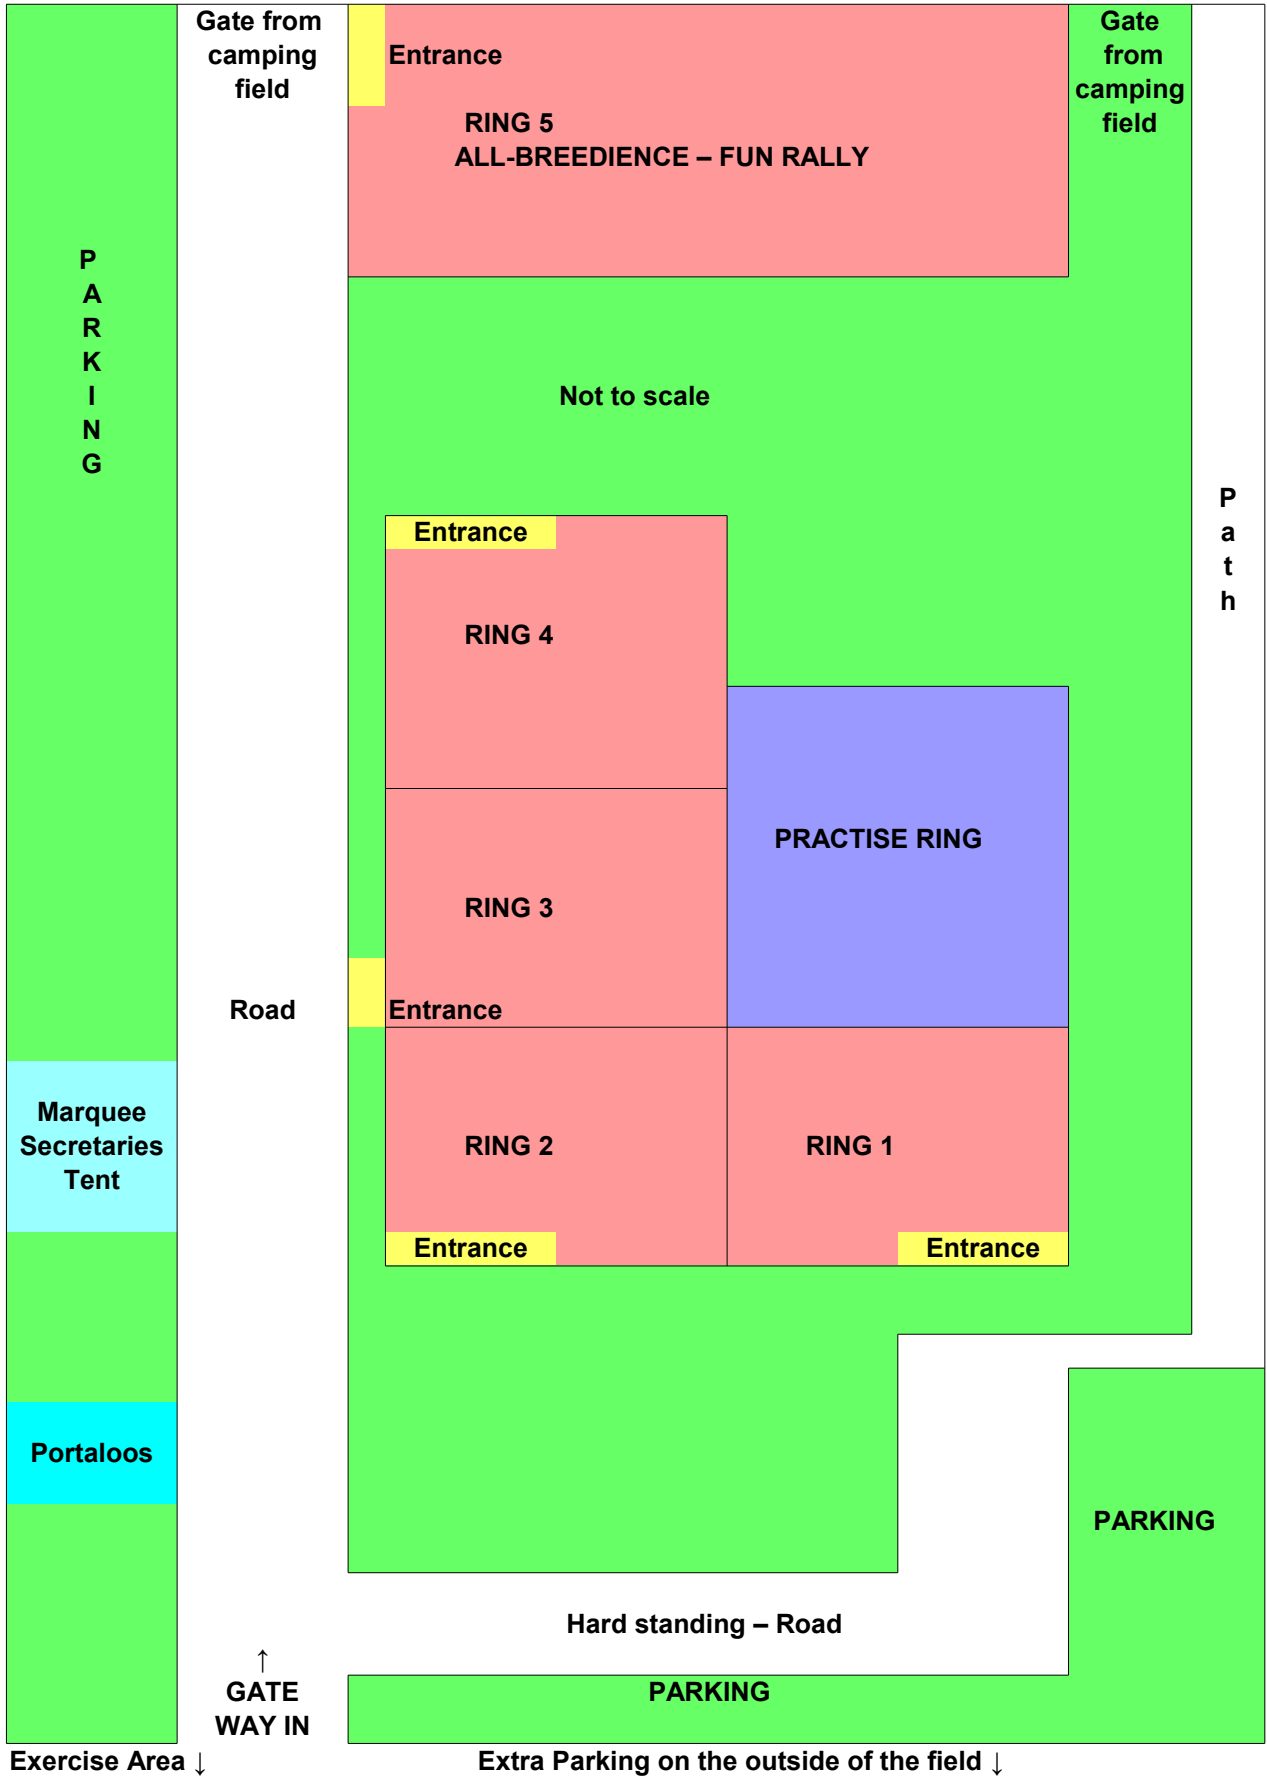

Lune Plan

FRIDAY 12th JULY

Level 1

Judge – Jane Ferguson

29 Competitors

Ring No. 1

Walkthrough: 9.00am

Judging: 9.30am

Competitor Surname First Name Dogs Name
Number

83	Acford	Hazel	Coneypark Mattie Brown
60	Bedford	Eloise	Jed Jed Jeddington
7	Berry	Maureen	Belstoria Zeus
8	Berry	Maureen	Super little peanut
74	Buchanan	Shirley	Curlies on Wings Crossroad Glory
48	Czekaj	Barbara	Eesze Wilcze Plemie
35	Donohue	Julie	Chandrika New Beginnings
24	Edwards	Lorraine	The Gingerbread boy Rufus
2	Hind	Philippa	Freddie Long Legs
4	Hind	Philippa	Carly Smiley
123	Holl	Gail	Mabel The Hairy Terror
43	Hunter	Alyson	Mr Buds
36	Land	Susan	Starchief Grant
95	Lang	Lizzie	Casblaidd Erik The Red
102	Leigh	Caroline	Little Miss Millie
37	Mann	Alison	Tollerice English PreB ex
9	Marina	Jeanette	Marinbox a perfect murder
121	Mason	Steven	Ferniehall Dove
122	Mason	Steven	Dreichit blueday
55	McGouran	Gemma	Little Thom
27	Rajska	Helen	Look No Blue Moon In The Sky
80	Reynolds-Dobson	Ann	Rioting Taz
82	Reynolds-Dobson	Keris	Lunatic Luna
5	Roberts	Miss Sue	Kilnhurst Celtic Calorific
6	Roberts	Miss Sue	Yealand Lil Amazing Grace
22	Robinson	Gail	Chirae Dobble Spot It
38	Thornley	Carol	ALKINGTON AMBER
62	Watt	Julie	Nelbekio Go Go Ginetta
69	Young	Michele	Firecracker whizz